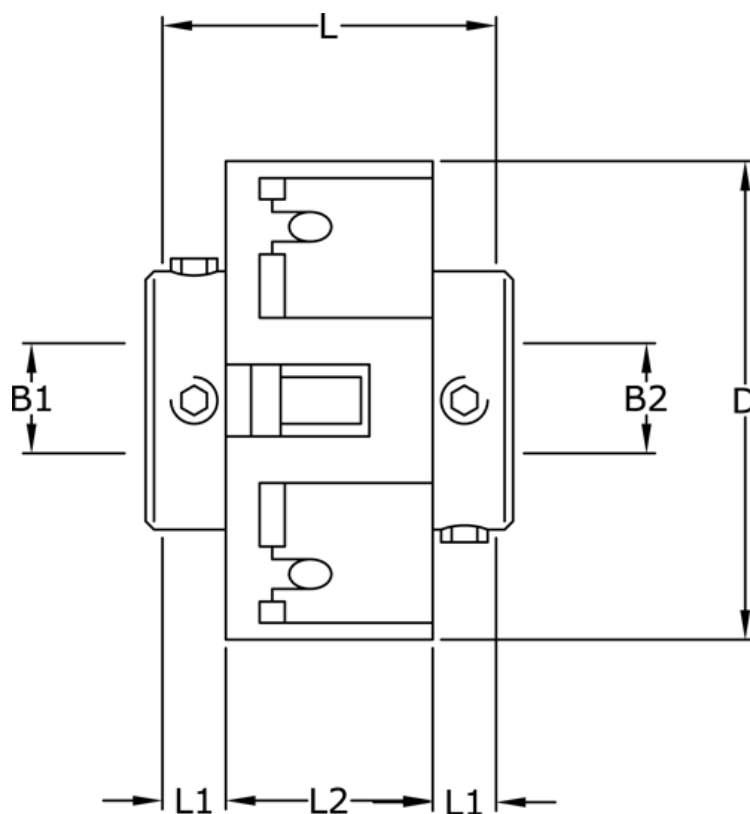

Article number: 3322201412828

Description: Uni-Lat Coupling size 201.41.28.28
set screw hub, bore 8/8 mm

Measures

B1	= 8
B2	= 8
D	= 41
L	= 28.4
L1	= 8.6
L2	= 11.2
Screw	= M4